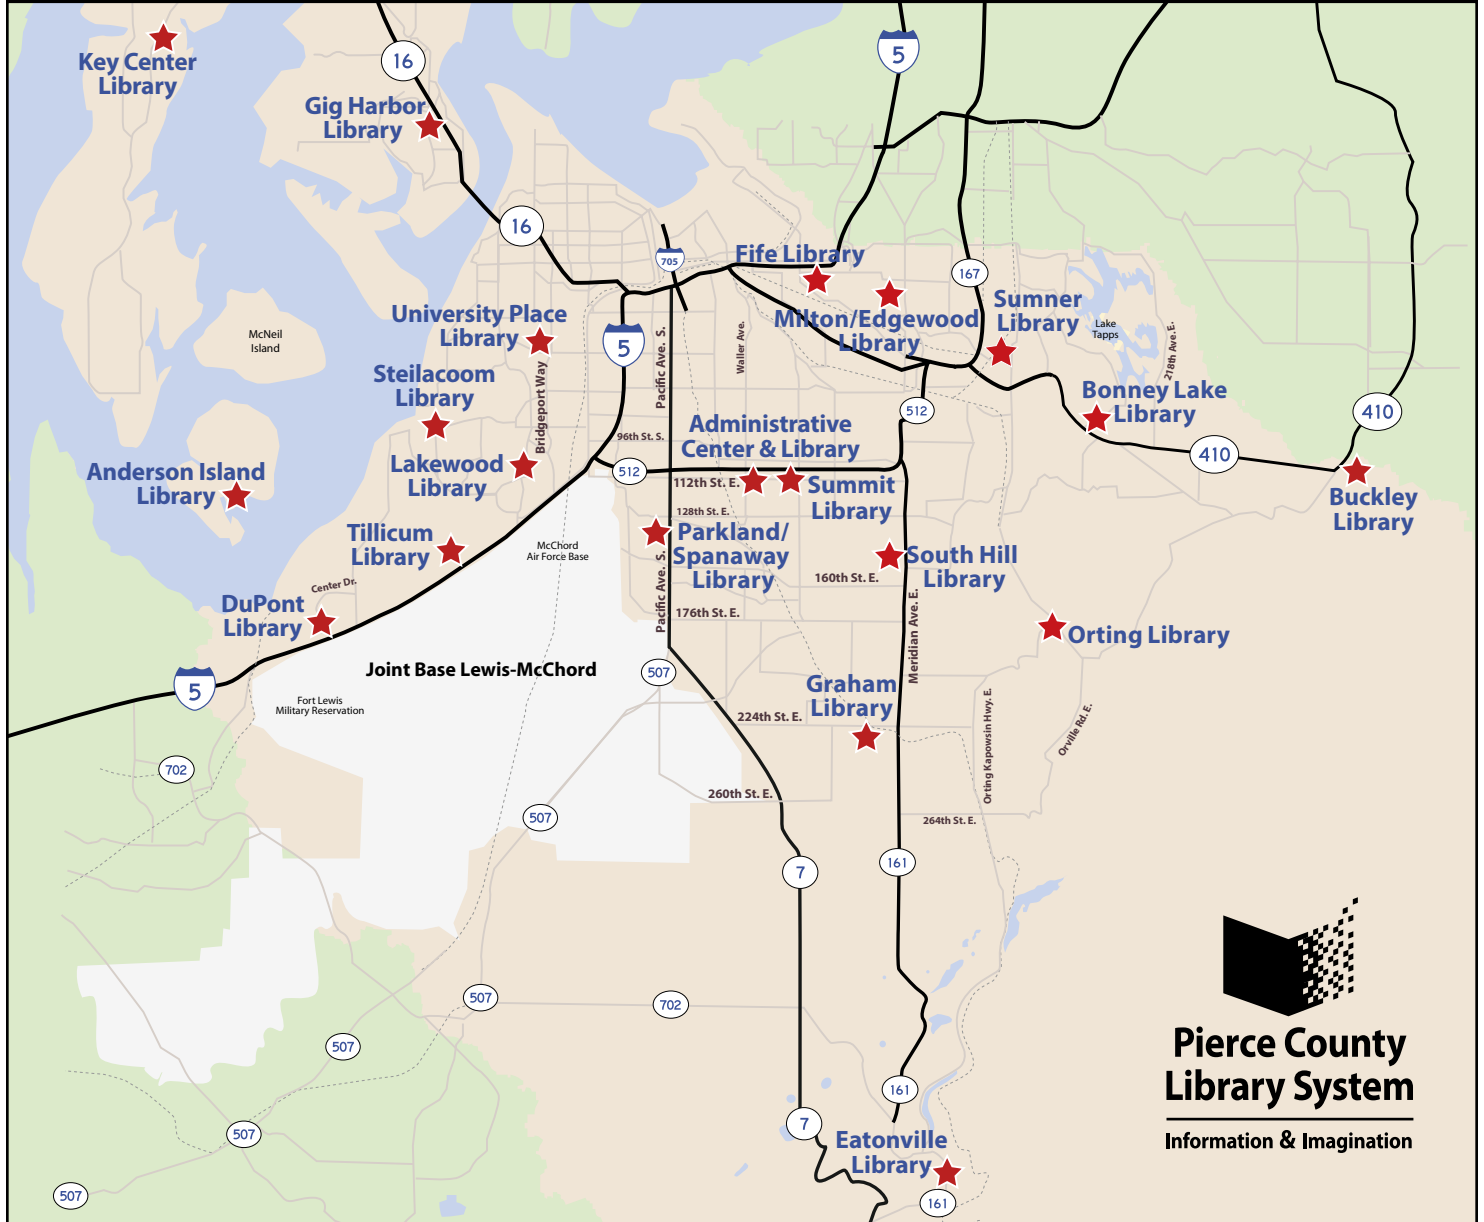

# PIERCE COUNTY LIBRARY SYSTEM

**Pierce County  
Library System**

Information & Imagination

### Anderson Island Pierce County Library

Anderson Island Community Club  
11319 Yoman Road  
Anderson Island, WA 98303  
253-548-3536